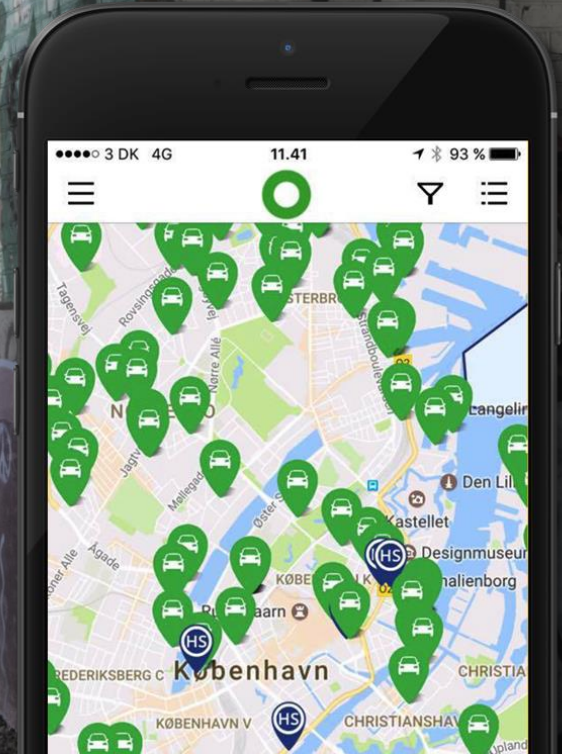

The problem

The solution?

GreenMobility

400 ELECTRIC CITY CARS

RENEWABLE ENERGY

PAY AS YOU GO

ONE APP IS THE KEY TO ALL CARS

LARGE ZONE

CUSTOMER CARE

PARKING HOTSPOTS

THE MISSING LINK

EASY & SIMPLE

THANK YOU!

Torben Andersen / ta@greenmobility.com

GreenMobility
YOUR CITY CAR

Copyright © GreenMobility. All rights reserved.